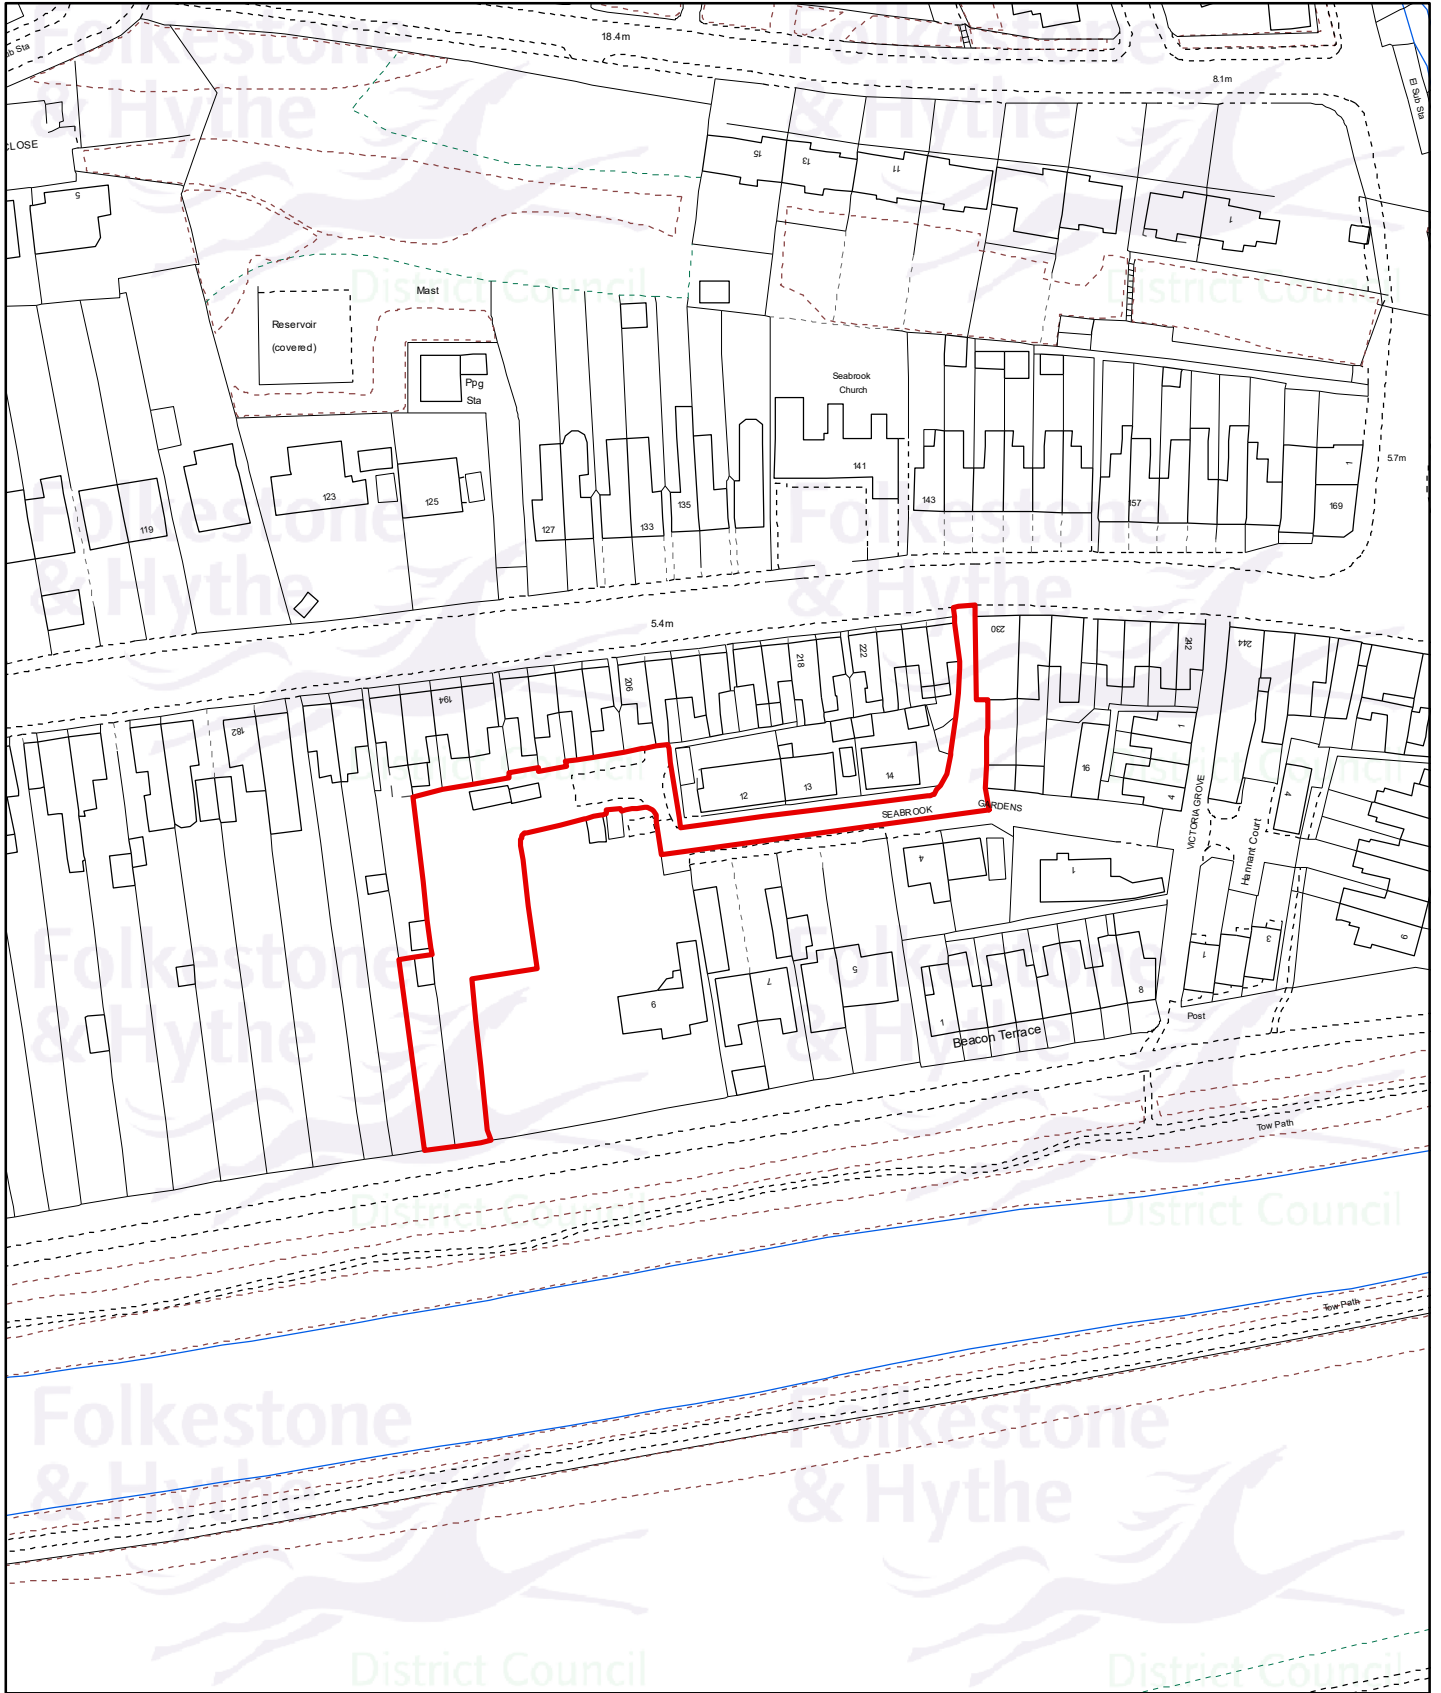

Land rear of 192 Seabrook Road, Hythe, CT21 5RA

Drawn date:
01 Aug 2022

Drawn by:
A. Gheorghita

Drawing ref:
21/2189/FH

Contains Ordnance Survey data
© Crown copyright and database right
Folkestone & Hythe District Council 100019677 - 2022

Drawn at 1:1,250 on A4